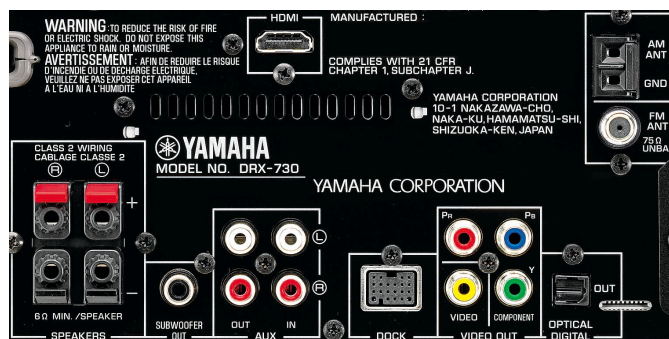

You can play discs recorded in the MP3 (audio), WMA (audio), WMV (video), DivX® (video) and JPEG (images) formats.

RECEIVER SECTION

High Sound Quality Reproduction

The MCR-730 offers PianoCraft's long legacy natural high-fidelity. It is crafted of the quality audio-grade parts and devices. The high-precision DAC and stable power supply contribute to high quality sound, while the tuner provides stable noise-free reception.

Subwoofer Out

The Subwoofer Out terminal outputs bass frequencies for connecting a subwoofer. Adding a subwoofer to the system pays big dividends.

30FM and 20 AM-Station Preset Tuning

In addition to utilising a Direct PLL IF Count Synthesiser Tuning system, the MCR-730 also makes station selection easy. Users can preset as many as 30 FM and 20 AM stations for instant

one-touch tuning, and with each one the tuning mode (auto or mono) is also memorised.

SPEAKER SECTION

2-Way Bass-Reflex Speaker System

Yamaha is known for its high quality compact speakers, and this system lives up to that reputation. The MCR-730 system has an 11cm cone woofer and 2.5cm dome tweeters, and can handle 110W of power.

Elegant Yamaha Piano Black Finish

As one of the world's leading piano manufacturers, Yamaha has a long history of wood-working expertise. The MCR-730 side panels and speakers feature the same luxurious and environmentally friendly finish as our fine grand pianos.

YDS-10/YDS-11 Universal Dock for iPod
The optional YDS-10/YDS-11 Universal Dock lets you connect your iPod to the system.

iPod not included

Yamaha Bluetooth® Wireless Audio Receiver
The optional YBA-10 Bluetooth Wireless Audio Receiver docks to the system and supports A2DP audio streaming, so users can enjoy music wirelessly from Bluetooth-enabled mobile phones, Windows PCs and Macs.