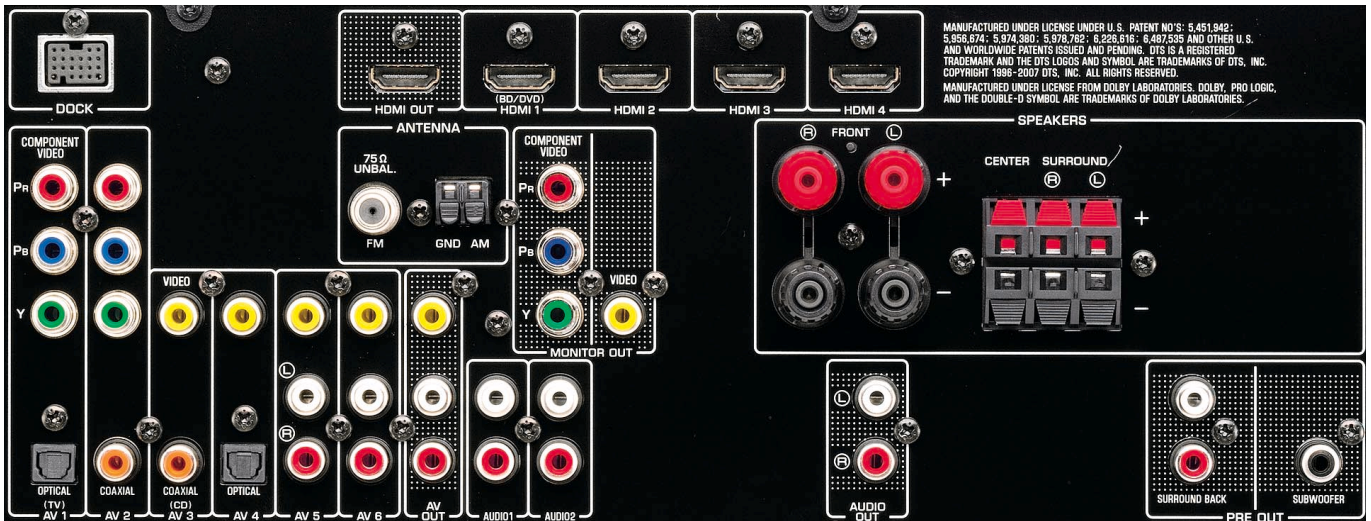

Output Level/Impedance	Rec Out	200 mV/1.2 k-ohms
	Subwoofer	1 V/1.2 k-ohms
Total Harmonic Distortion (AV5, 1 kHz, 50 W/8 ohms)		0.06%
Signal-to-Noise Ratio (AV5, 250 mV)		100 dB

Video Section

Video Monitor Out Frequency Response Component Video Signal	5 Hz-60 MHz -3 dB

Tuner Section

FM 50dB Quieting Sensitivity	Mono	3 µV (20.8 dBf)
FM Signal-to-Noise Ratio	Mono / Stereo	74 dB / 69 dB

General

Standby Power Consumption	0.2 W (HDMI Control Off)
Dimensions (W x H x D)	435 x 151 x 364 mm
Weight	8.4 kg

YDS-11 Universal Dock for iPod

The optional YDS-11 Universal Dock lets you connect your iPod to the receiver.

iPod not included

Yamaha Bluetooth® Wireless Audio Receiver

The optional YBA-10 Bluetooth Wireless Audio Receiver docks to the receiver and supports A2DP audio streaming, so users can enjoy music wirelessly from Bluetooth-enabled mobile phones, Windows PCs and Macs.

Extensive Connections

Inputs	
HDMI	4
Radio Antenna (FM/AM)	1 / 1
Dock Terminal for Optional Dock Accessories	1
Optical Digital (Fixed)	2
Coaxial Digital (Fixed)	2
Analog Audio*	5
Component Video (Fixed)	2

* Including front panel terminals.

Outputs	
HDMI	1
Analog Audio	2
Pre Out (Surround Back L/R)	2ch
Component Video Monitor	1
Composite Monitor	1
Composite AV	1
Speaker (without subwoofer)*	5ch
Subwoofer	1

* Banana-plug compatible speaker terminals are not available in some areas.