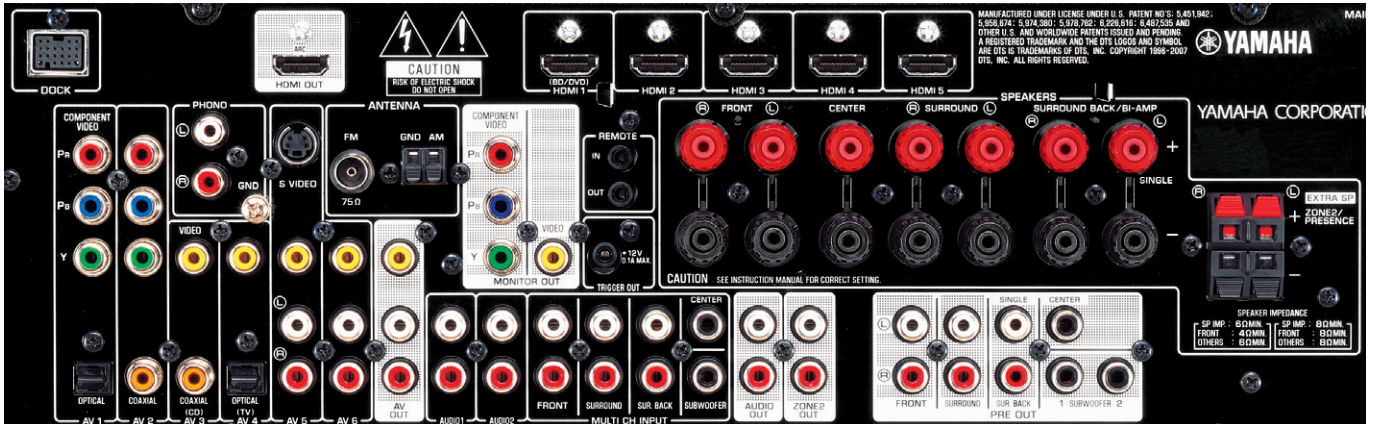

European Model

Extensive Connections

Inputs	Outputs	Others
HDMI (Audio Input Assignable)*	HDMI	Zone 2 Audio Out
Radio Antenna (FM/AM)	Analog Audio	Remote In/Out
Dock Terminal for Optional Dock Accessories	Pre Out	+12V/0.1A Trigger Out
Optical Digital	Component Video Monitor	
Coaxial Digital	Composite Monitor	
Analog Audio (with Phono)*	Composite AV	
S-Video (European Model only)	Speaker (without subwoofer)*1 / *2 / **	
Component Video (Audio Input Assignable)	Subwoofer	
Multi-Channel External Decoder		

* Including front panel terminals.

*1 Assignable for surround back L/R to bi-amp (front L/R).
*2 Extra speaker terminals are assignable to Zone 2 or Presence.
** Banana-plug compatible speaker terminals are available in some areas.