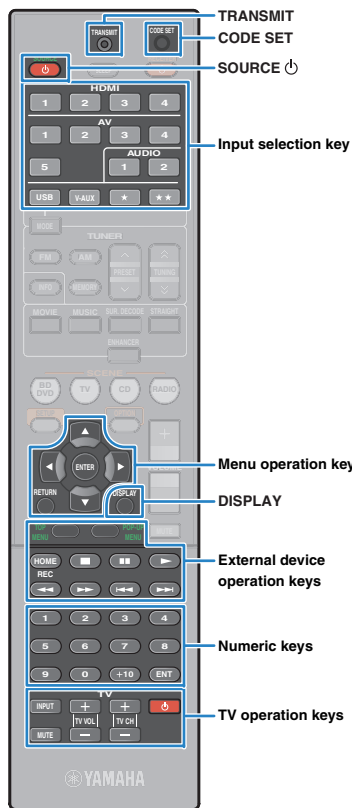

2 Press CODE SET using a pointed object such as the tip of a ballpoint pen.

The TRANSMIT indicator blinks twice.

Perform each of the following steps within 1 minute. Otherwise, the setting will be canceled. If this happens, repeat from Step 2.

3 Press TV .

4 Use the numeric keys to enter the 4-digit remote control code.

Once the remote control code is successfully registered, the TRANSMIT indicator blinks twice.

If it blinks six times, registration has failed. Repeat from Step 2.

TV operations

Once you have registered the remote control code for your TV, you can control it using the TV operation keys, regardless of the input source selected on the unit.

	INPUT	Switches the video inputs of the TV.
	MUTE	Mutes the audio output of the TV.
TV operation keys	TV VOL	Adjust the volume of the TV.
	TV CH	Switch the channels of the TV
	TV 	Turns on/off the TV.