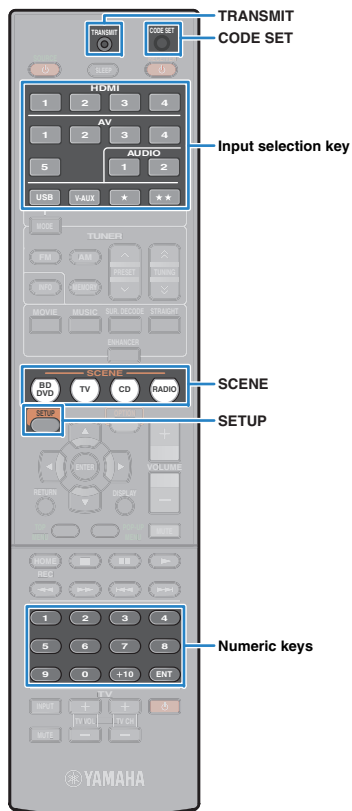

Changing the external device assigned to the SCENE keys

If you want to control your playback device after selecting a scene, follow the procedure below.

1. **1** If you have not registered the remote control code for the device yet, follow “Registering the remote control codes for playback device” (p.3).
2. **2** Hold down the corresponding SCENE key and input selection key together for more than 3 seconds.

Once the setting is successfully completed, the TRANSMIT indicator blinks twice.

If it blinks six times, the setting has failed. Repeat step 2.

Resetting remote control codes

You can reset a remote control code registered to each input selection key.

1. **1** Press **CODE SET** using a pointed object such as the tip of a ballpoint pen.
   The TRANSMIT indicator blinks twice.
   Perform each of the following steps within 1 minute. Otherwise, the setting will be canceled. If this happens, repeat from Step 1.
2. **2** Press the input selection key.
3. **3** Use the numeric keys to enter “5098”.

Once the remote control code is reset successfully, the TRANSMIT indicator blinks twice.

If it blinks six times, resetting has failed. Repeat from Step 1.

To reset the remote control to factory default settings

- ① Press CODE SET using a pointed object such as the tip of a ballpoint pen.
- ② Press SETUP.
- ③ Use the numeric keys to enter “9981”.