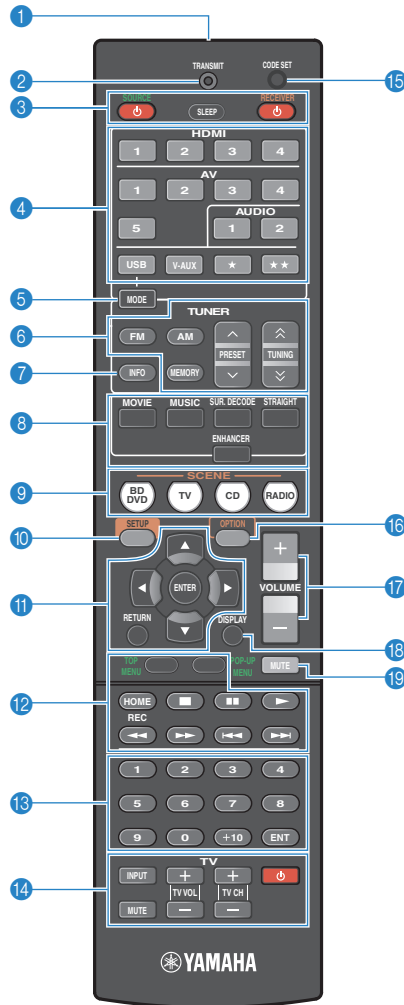

Remote control functions

1 Remote control signal transmitter

Transmits infrared signals.

2 TRANSMIT indicator

Lights up when remote control signals are transmitted.

3 SOURCE key

Turns on/off an external device (p.3).

SLEEP key

Switches the unit to standby mode automatically after a specified period of time has elapsed (sleep timer). Press repeatedly to set the time (120 min, 90 min, 60 min, 30 min, off).

RECEIVER key

Turns on/off (standby) the unit.

4 Input selection keys

Select an input source for playback.

- HDMI 1-4** HDMI 1-4 jacks
- AV 1-5** AV 1-5 jacks
- AUDIO 1-2** AUDIO 1-2 jacks
- USB** USB jack (on the front panel)
- V-AUX** VIDEO AUX jacks (on the front panel)
- ★/★★** Change the external device to be controlled without switching the input source.

7 INFO key

Selects the information displayed on the front display.

8 Sound mode keys

Select a sound mode.

9 SCENE keys

Select the registered input source and sound program with one touch. Also, turns on the unit when it is in standby mode.