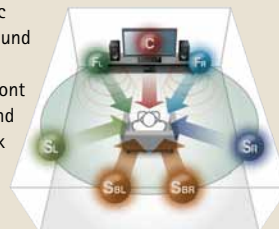

AIR SURROUND XTREME Provides Powerful Surround Sound

Yamaha's exclusive AIR SURROUND XTREME reproduces 7.1-channel surround sound with high quality, superior imaging and rich presence, far superior to that of any other surround system.

You'll experience an extremely realistic and impressive sound field, with clear dialogue in the front and dynamic sound action at the back and sides.