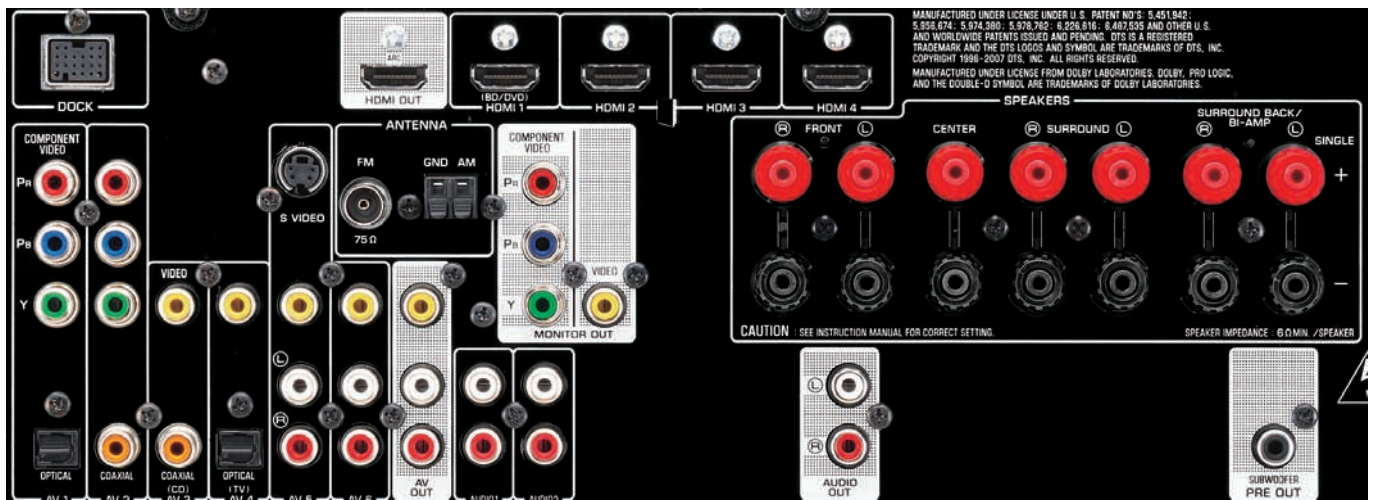

Dynamic Power/Channel (Front L/R 6/4/2 ohms)	100/110/125 W
Input Sensitivity/Impedance (AV5, 1 kHz, 100 W/6 ohms)	200mV/47 k-ohms
Output Level/Impedance	Rec Out 200 mV/1.2 k-ohms Subwoofer 1 V/1.2 k-ohms
Frequency Response (AV5, Front Ch)	10 Hz-100 kHz +0, -3 dB
Total Harmonic Distortion (AV5, 1 kHz, 50 W/6 ohms)	0.06%
Signal-to-Noise Ratio (AV5, Direct, 250 mV)	100 dB
Video Section	
Video Monitor Out Frequency Response Component Video Signal	5 Hz-60 MHz -3 dB
Tuner Section	
FM 50dB Quieting Sensitivity	Mono 3 µV (20.8 dBf)
FM Signal-to-Noise Ratio	Mono / Stereo 74 dB / 69 dB
General	
Standby Power Consumption (HDMI Off, Standby Through Off)	0.2 W
Dimensions (W x H x D)	435 x 151 x 364 mm
Weight	8.5 kg

YDS-12 Universal Dock for iPod

The optional YDS-12 Universal Dock lets you connect your iPod or iPhone to the receiver.

iPhone not included

Yamaha Bluetooth® Wireless Audio Receiver

The optional YBA-10 Bluetooth Wireless Audio Receiver docks to the receiver and supports A2DP audio streaming, so users can enjoy music wirelessly from Bluetooth-enabled mobile phones, Windows PCs and Macs.

Extensive Connections

Inputs	
HDMI (Audio Input Assignable)	4
Radio Antenna (FM/AM)	1 / 1
Dock Terminal for Optional Dock Accessories	1
Optical Digital (Fixed)	2
Coaxial Digital (Fixed)	2
Analogue Audio*	5
Component Video (Audio Input Assignable)	2

* Including front panel terminals.

Outputs	
HDMI	1
Analogue Audio	2
Component Video Monitor	1
Composite Monitor	1
Composite AV	1
Speaker (without subwoofer)* /**	7ch
Subwoofer	1

* Assignable for surround back L/R to bi-amp (front L/R).

** Banana-plug compatible speaker terminals are available in some areas.