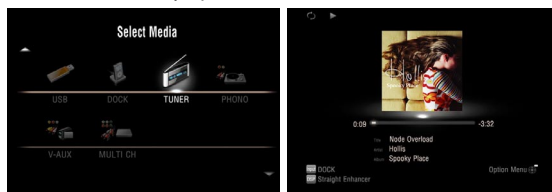

Advanced Features

- New SCENE buttons (BD/DVD, TV, CD and Radio) - quick and simple to use
- YPAO sound optimisation for automatic speaker setup
- USB port for portable players and flash drives (MSC)
- iPod compatibility via optional YDS-11 Universal Dock
- Bluetooth (A2DP) compatibility with optional Yamaha Bluetooth® Wireless Audio Receiver YBA-10
- New GUI on-screen display with album art
- iPod song titles displayed in English and Western European languages on the front panel and on-screen display

- HDMI CEC functionality, HDMI standby through functionality
- Dialogue Lift
- Initial Volume Setting and Maximum Volume Setting
- Preset remote unit

Surround Realism

- CINEMA DSP 3D (17 DSP programmes) with Adaptive DSP Level
- Adaptive DRC (Dynamic Range Control)
- Compressed Music Enhancer
- SILENT CINEMA and Virtual CINEMA DSP
- Audio Delay for adjusting Lip-Sync (0-240ms)

Versatile Zone Control

- Zone 2 on/off and control on front panel
- Remote input/output
- Programmable +12V trigger output

GUI On-Screen Display

Select Media (Left) and iPod Music Playback via YDS-11 (right)