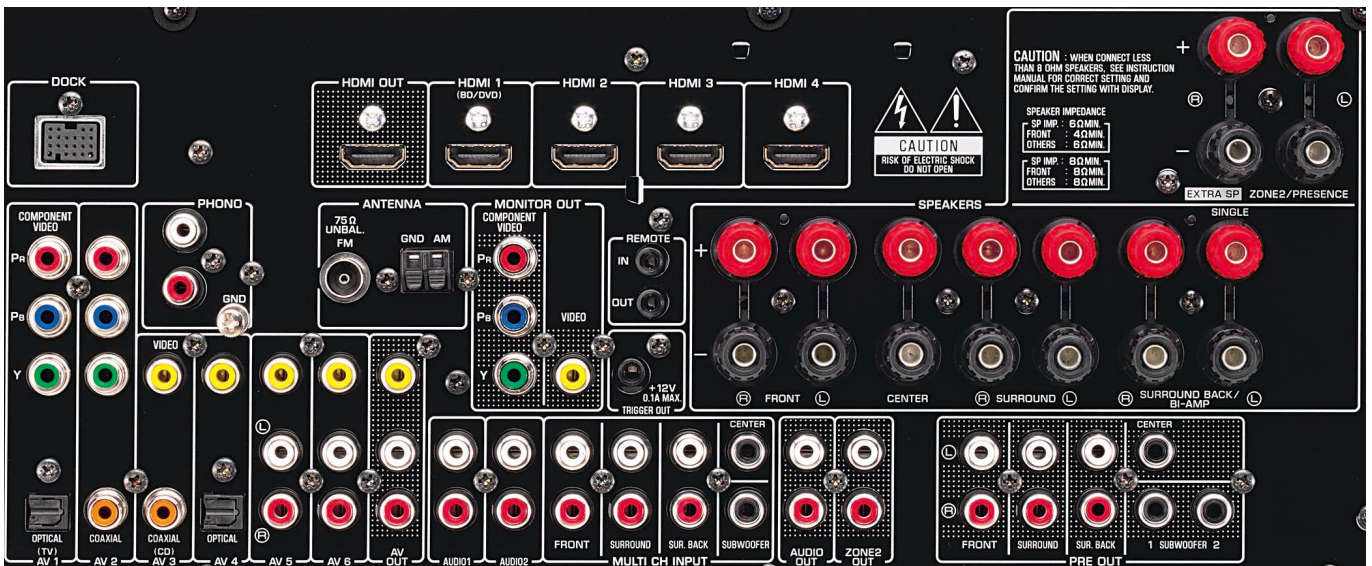

YDS-11 Universal Dock for iPod

The optional YDS-11 Universal Dock lets you connect your iPod to the receiver.

iPod not included

Yamaha Bluetooth® Wireless Audio Receiver

The optional YBA-10 Bluetooth Wireless Audio Receiver docks to the receiver and supports A2DP audio streaming, so users can enjoy music wirelessly from Bluetooth-enabled mobile phones, Windows PCs and Macs.

Extensive Connections

Inputs	
HDMI	4
Radio Antenna (FM/AM)	1 / 1
Dock Terminal for Optional Dock Accessories	1
Optical Digital (Fixed)	2
Coaxial Digital (Fixed)	2
Analog Audio* incl. Phono	6
Component Video (Fixed)	2
Multi-Channel External Decoder	8ch