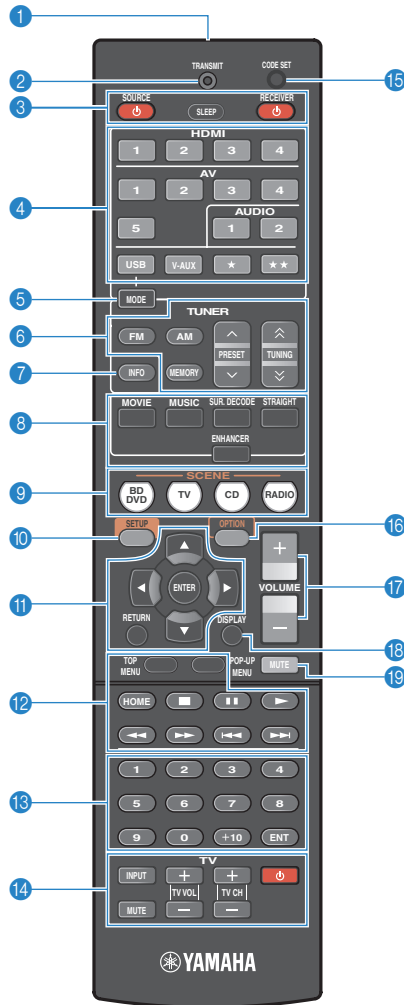

Remote control functions

1 Remote control signal transmitter

Transmits infrared signals.

2 TRANSMIT indicator

Lights up when remote control signals are transmitted.

3 SOURCE key

Turns on/off an external device (p.3).

SLEEP key

Switches the unit to standby mode automatically after a specified period of time has elapsed (sleep timer). Press repeatedly to set the time (120 min, 90 min, 60 min, 30 min, off).

RECEIVER key

Turns on/off (standby) the unit.

4 Input selection keys

Select an input source for playback.

HDMI 1-4 HDMI 1-4 jacks

AV 1-5 AV 1-5 jacks

AUDIO 1-2 AUDIO 1-2 jacks

USB USB jack (on the front panel)

V-AUX VIDEO AUX jacks (on the front panel)

★/★★ Change the external device to be controlled without switching the input source.

5 MODE key

Switches between "Stereo" and "Mono" for FM radio reception.

Switches the iPod operation modes.

6 Radio keys