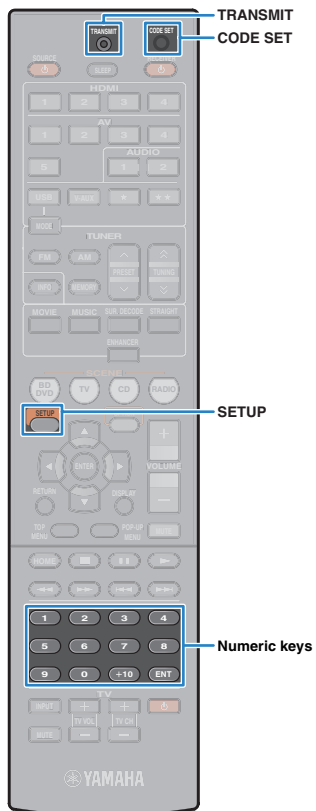

- 2** Press the input selection key.

- 3** Use the numeric keys to enter “5098”.

Once the remote control code is reset successfully, the TRANSMIT indicator blinks twice.

If it blinks six times, resetting has failed. Repeat from Step 1.

To reset the remote control to factory default settings

- ① Press **CODE SET** using a pointed object such as the tip of a ballpoint pen.
- ② Press **SETUP**.
- ③ Use the numeric keys to enter “9981”.

Changing the remote control ID of the remote control