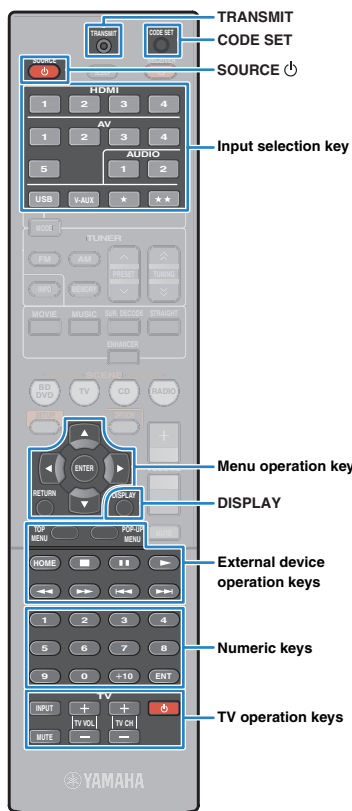

Turns on/off (standby) the unit.

4 Input selection keys

Select an input source for playback.

HDMI 1-4 HDMI 1-4 jacks

AV 1-5 AV 1-5 jacks

AUDIO 1-2 AUDIO 1-2 jacks

USB USB jack (on the front panel)

V-AUX VIDEO AUX jacks (on the front panel)

2 Press CODE SET using a pointed object such as the tip of a ballpoint pen.

The TRANSMIT indicator blinks twice.

Perform each of the following steps within 1 minute. Otherwise, the setting will be canceled. If this happens, repeat from Step 2.

3 Press TV .

4 Use the numeric keys to enter the 4-digit remote control code.

Once the remote control code is successfully registered, the TRANSMIT indicator blinks twice.

If it blinks six times, registration has failed. Repeat from Step 2.

TV operations

Once you have registered the remote control code for your TV, you can control it using the TV operation keys, regardless of the input source selected on the unit.

	INPUT	Switches the video inputs of the TV.
	MUTE	Mutes the audio output of the TV.
TV operation keys	TV VOL	Adjust the volume of the TV.
	TV CH	Switch the channels of the TV
	TV 	Turns on/off the TV.