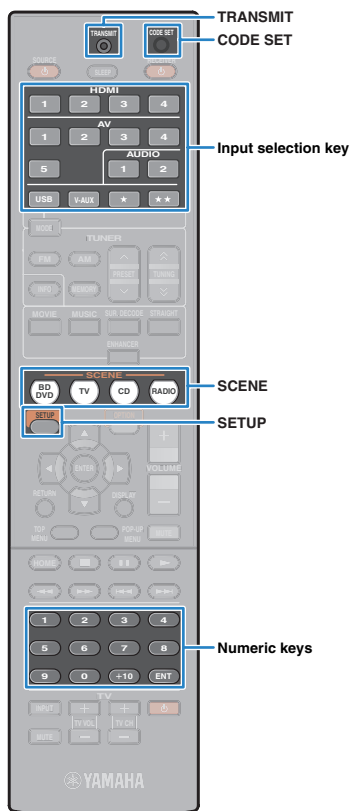

Changing the external device assigned to the SCENE keys

If you want to control your playback device after selecting a scene, follow the procedure below.

1. **1** If you have not registered the remote control code for the device yet, follow “Registering the remote control codes for playback device” (p.3).
2. **2** Hold down the corresponding SCENE key and input selection key together for more than 3 seconds.

Once the setting is successfully completed, the TRANSMIT indicator blinks twice.

If it blinks six times, the setting has failed. Repeat step 2.

Resetting remote control codes

You can reset a remote control code registered to each input selection key.

1. **1** Press **CODE SET** using a pointed object such as the tip of a ballpoint pen.

The TRANSMIT indicator blinks twice.

Perform each of the following steps within 1 minute. Otherwise, the setting will be canceled. If this happens, repeat from Step 1.

1. **2** Press the input selection key.

1. **3** Use the numeric keys to enter “5098”.

Once the remote control code is reset successfully, the TRANSMIT indicator blinks twice.

If it blinks six times, resetting has failed. Repeat from Step 1.

To reset the remote control to factory default settings

- ① Press **CODE SET** using a pointed object such as the tip of a ballpoint pen.
- ② Press **SETUP**.
- ③ Use the numeric keys to enter “9981”.