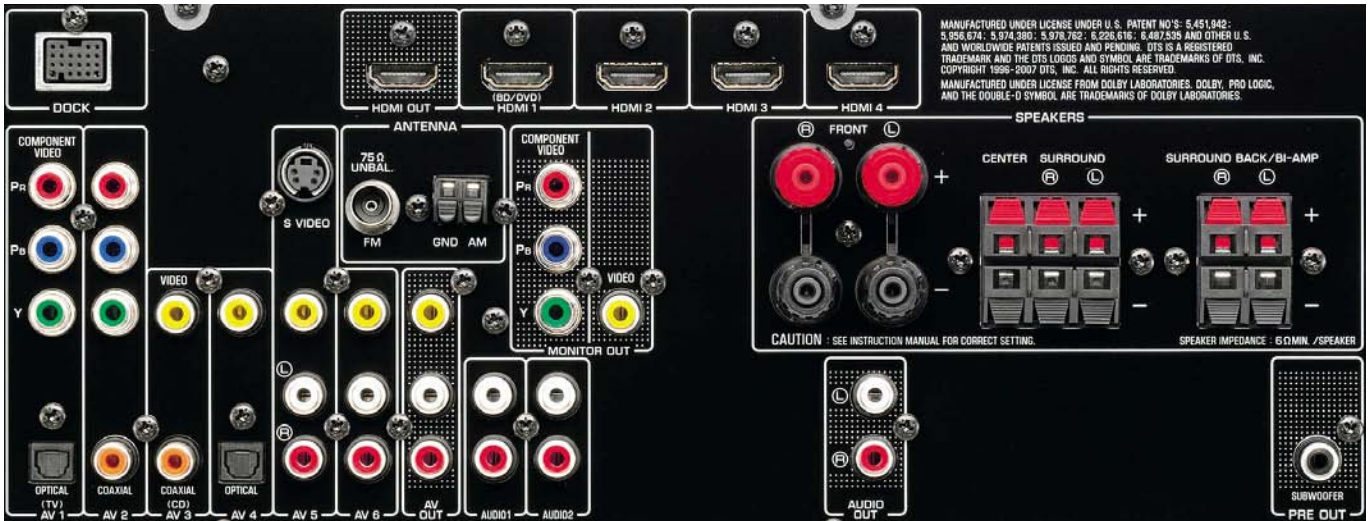

Input Sensitivity/Impedance (1 kHz, 100 W/8 ohms, AV5)	200mV/47 k-ohms	
Output Level/Impedance	Rec Out	200 mV/1.2 k-ohms
	Subwoofer	1 V/1.2 k-ohms
Frequency Response (AV5, Front)	10 Hz-100 kHz +0, -3 dB	
Total Harmonic Distortion (AV5, 1 kHz, 50 W/8 ohms)	0.06%	
Signal-to-Noise Ratio (AV5, 250 mV)	100 dB	
Video Section		
Video Monitor Out Frequency Response	5 Hz-60 MHz -3 dB	
Component Video Signal		
Tuner Section		
FM 50dB Quieting Sensitivity	Mono	2.8 µV (20.2 dBf)
FM Signal-to-Noise Ratio	Mono	73 dB
	Stereo	70 dB
General		
Standby Power Consumption	0.2 W (HDMI Control Off)	
Dimensions (W x H x D)	435 x 151 x 364 mm	
Weight	8.5 kg	

YDS-11 Universal Dock for iPod

The optional YDS-11 Universal Dock lets you connect your iPod to the receiver.

iPod not included

Yamaha Bluetooth® Wireless Audio Receiver

The optional YBA-10 Bluetooth Wireless Audio Receiver docks to the receiver and supports A2DP audio streaming, so users can enjoy music wirelessly from Bluetooth-enabled mobile phones, Windows PCs and Macs.

Extensive Connections

Inputs

HDMI	4
Radio Antenna (FM/AM)	1 / 1
Dock Terminal for Optional Dock Accessories	1
Optical Digital (Fixed and Assignable)	2
Coaxial Digital (Fixed and Assignable)	1
S-Video (European model only)	1
Analogue Audio*	5
Component Video	2

* Including front panel terminals.

Outputs

HDMI	1
Analogue Audio	2
Component Video Monitor	1
Composite Monitor	1
Composite AV	1
Speaker (without subwoofer)* / **	7ch
Subwoofer	1

* Assignable for surround back L/R to bi-amp (front L/R).

** Banana-plug compatible speaker terminals are not available in some areas.