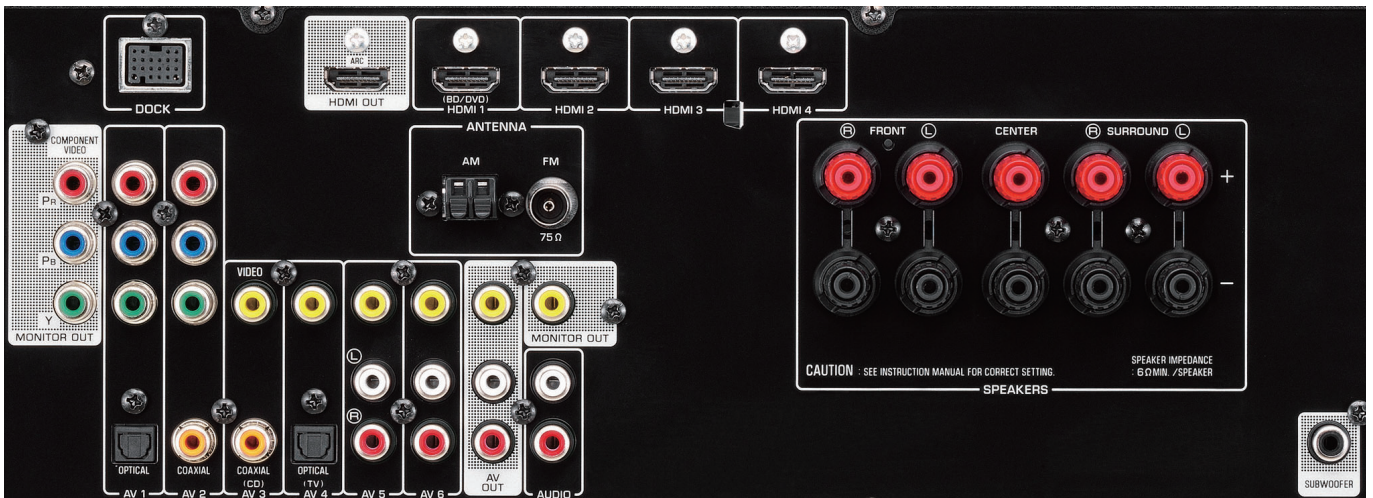

Optional Accessories

Universal Dock for iPod/iPhone
YDS-12

Wireless Dock System for iPod/iPhone
YID-W10

AirWired

Yamaha Bluetooth® Wireless Audio Receiver
YBA-10

* Availability varies depending on area.