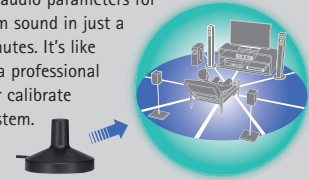

YPAO Automatically Sets the Best Sound for Any Room

YPAO analyses the room acoustics and adjusts various audio parameters for optimum sound in just a few minutes. It's like having a professional installer calibrate your system.

Main Specifications

Audio Section	
Rated Output Power (6 ohms, 1 kHz, 0.9 % THD, 1 ch driven)	
Front L/R	105 W/ch
Centre	105 W/ch
Surround L/R	105 W/ch
Maximum Effective Output Power (6 ohms, 1 kHz, 10 % THD, 1 ch driven, JEITA)	
Front L/R	135 W/ch
Centre	135 W
Surround L/R	135 W/ch

Dynamic Power/Ch (Front L/R, 6/4/2 ohms)	110/130/150 W
General	
Standby Power Consumption	
HDMI Control off, Standby Through off	0.1 W
HDMI Control on, Standby Through on	1.2 W
Dimensions (W x H x D)	435 x 151 x 363 mm
Weight	8.2 kg