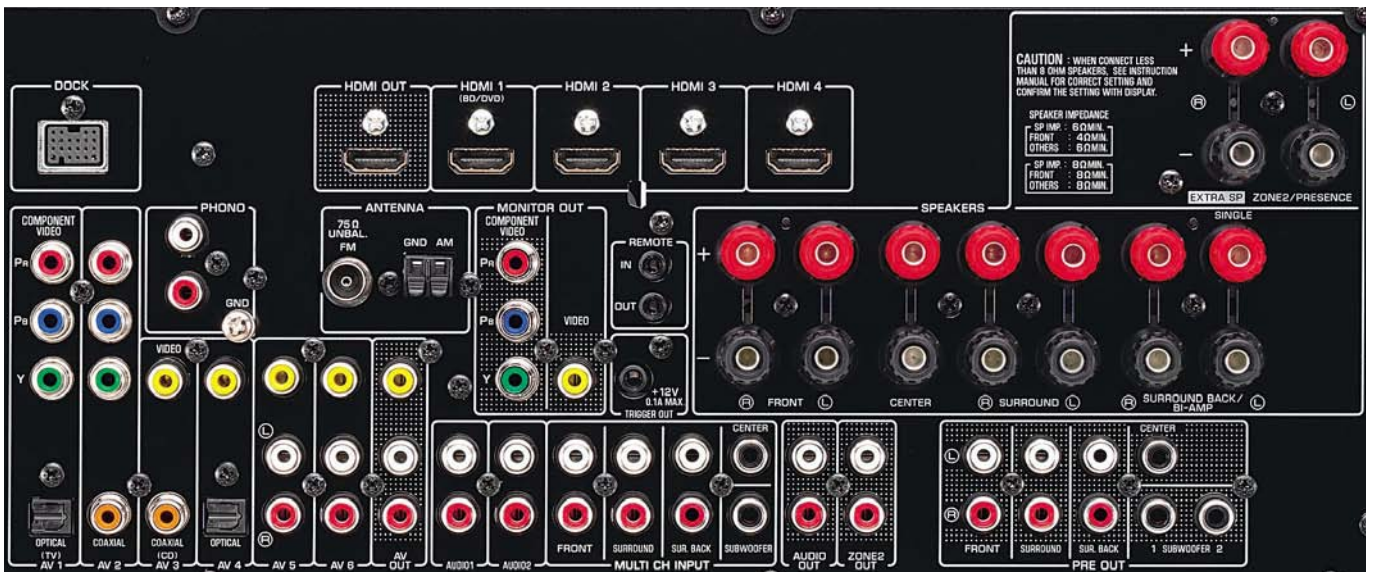

Rec Out	200 mV/1.2 k-ohms
Output Level/Impedance	Pre Out (F/C/S/SB)	1 V/1.2 k-ohms
	Subwoofer	1 V/1.2 k-ohms
	Zone 2 Out	200 mV/1.2 k-ohms
Frequency Response (AV5, Front)		10 Hz–100 kHz +0, -3 dB
Total Harmonic Distortion (AV5 Rec Out, Front Sp Out)		0.08% (20 Hz–20 kHz, 50 W/8 ohms)
Signal-to-Noise Ratio (AV5 250 mV)		100 dB
Video Section		
Video Monitor Out Frequency Response Component Video Signal		5 Hz–60 MHz -3 dB
Tuner Section		
FM 50dB Quieting Sensitivity		Mono 3 µV (20.8 dBf)
FM Signal-to-Noise Ratio		Mono / Stereo 74 dB / 70 dB
General Section		
Dimensions (W x H x D)		435 x 171 x 365 mm
Weight		11 kg

YDS-11 Universal Dock for iPod

The optional YDS-11 Universal Dock lets you connect your iPod to the receiver.

iPod not included

Yamaha Bluetooth® Wireless Audio Receiver

The optional YBA-10 Bluetooth Wireless Audio Receiver docks to the receiver and supports A2DP audio streaming, so users can enjoy music wirelessly from Bluetooth-enabled mobile phones, Windows PCs and Macs.

Extensive Connections

Inputs

HDMI	4
Radio Antenna (FM/AM)	1 / 1
Dock Terminal for Optional Dock Accessories	1
Optical Digital (Fixed)	2
Coaxial Digital (Fixed)	2
Analogue Audio* incl. Phono	6
Component Video (Fixed)	2
Multi-Channel External Decoder	8ch

Outputs

HDMI	1
Analogue Audio	2
Pre Out	7ch
Component Video Monitor	1
Composite Monitor	1
Composite AV	1
Speaker (without subwoofer)* / **	7ch / 9 ter.
Subwoofer	2

Others

Zone 2 Audio Out	1
Remote In/Out	1 / 1
+12V/0.1A Trigger Out	1

* Including front panel terminals.

* Assignable for surround back L/R to bi-amp (front L/R).

** Banana-plug compatible speaker terminals are not available in some areas.