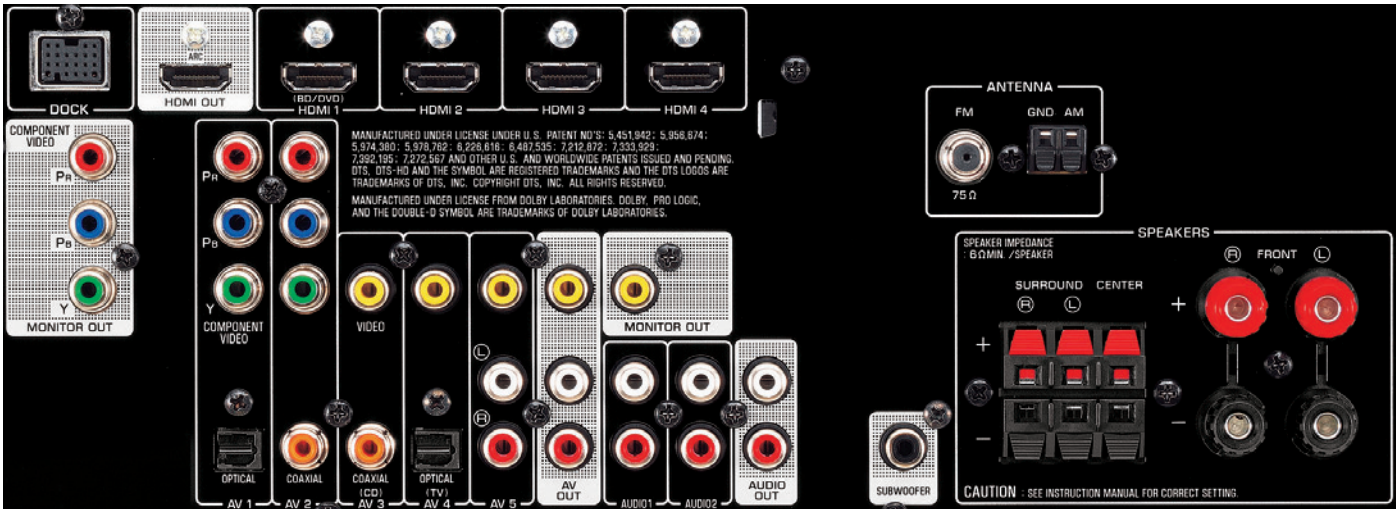

Home Theatre System YHT-696AU

NEW PRODUCT BULLETIN

Main Specifications

Audio Section

Rated Output Power (6 ohms, 1 kHz, 0.9 % THD, 1 ch driven)	
Front L/R	100 W/ch
Centre	100 W/ch
Surround L/R	100 W/ch
Maximum Effective Output Power (6 ohms, 1 kHz, 10 % THD, 1 ch driven, JEITA)	
Front L/R Channels	135 W/ch
Centre Channel	135 W
Surround L/R Channels	135 W/ch
Dynamic Power/Ch (Front L/R, 6/4/2 ohms)	
105/130/150 W	
Input Sensitivity/Impedance (AV5, 1 kHz, 100 W/6 ohms)	
200 mV/47 k-ohms	
Output Level/Impedance	
Rec Out	200 mV/1.2 k-ohms
Subwoofer	1 V/1.2 k-ohms
Frequency Response (AV5, Front)	
10 Hz-100 kHz +0, -3 dB	

Total Harmonic Distortion (AV5, Straight, Front SP Out, 1 kHz)	0.06 % (50 W/8 ohms)
Signal-to-Noise Ratio (AV5, Stereo, Input Shorted, Sp Out)	98 dB (250 mV)

Video Section

Video Monitor Out Frequency Response Component Video Signal	5 Hz-60 MHz $\pm$3 dB

Tuner Section

FM 50dB Quieting Sensitivity	Mono	3 μV (20.8 dBf)
FM Signal-to-Noise Ratio	Mono / Stereo	74 dB / 69 dB

General

Dimensions (W x H x D)	435 x 151 x 315 mm
Weight	7.5 kg

YDS-12 Universal Dock for iPod

The optional YDS-12 Universal Dock lets you connect your iPod or iPhone to the receiver.

iPhone not included

Yamaha Bluetooth® Wireless Audio Receiver

The optional YBA-10 Bluetooth Wireless Audio Receiver docks to the receiver and supports A2DP audio streaming, so users can enjoy music wirelessly from Bluetooth-enabled mobile phones, Windows PCs and Macs.

Extensive Connections

Inputs

HDMI (Audio Input Assignable)	4
Radio Antenna (FM/AM)	1 / 1
Dock Terminal for Optional Dock Accessories	1
Optical Digital	2
Coaxial Digital	2
Analogue Audio*	4
Component Video (Audio Input Assignable)	2
Composite Video*	4

* Including front panel terminals.

Outputs

HDMI	1
Analogue Audio	2
Component Video Monitor	1
Composite Monitor	1
Speaker (without subwoofer)*	5ch
Subwoofer	1

* Banana-plug compatible speaker terminals are available in some areas.