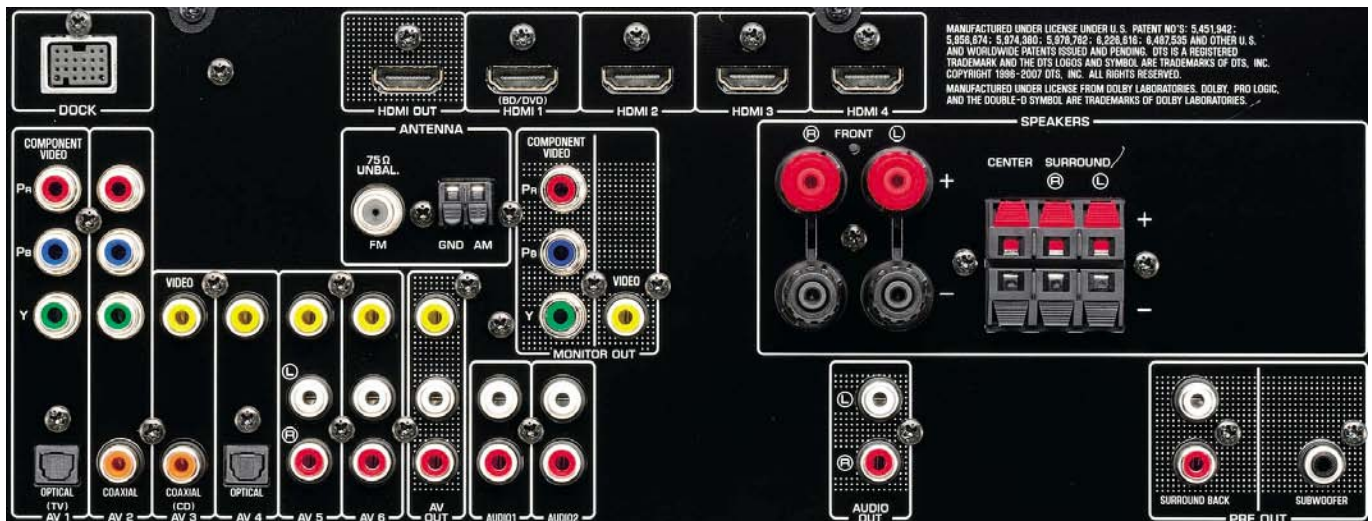

Output Level/Impedance	Rec Out	200 mV/1.2 k-ohms
	Subwoofer	1 V/1.2 k-ohms
Total Harmonic Distortion (AV5, 1 kHz, 50 W/8 ohms)		0.06%
Signal-to-Noise Ratio (AV5, 250 mV)		100 dB

Video Section

Video Monitor Out Frequency Response Component Video Signal	5 Hz-60 MHz -3 dB

Tuner Section

FM 50dB Quieting Sensitivity	Mono	3 µV (20.8 dBf)
FM Signal-to-Noise Ratio	Mono / Stereo	74 dB / 69 dB

General

Standby Power Consumption	0.2 W (HDMI Control Off)
Dimensions (W x H x D)	435 x 151 x 364 mm
Weight	8.4 kg

YDS-11 Universal Dock for iPod

The optional YDS-11 Universal Dock lets you connect your iPod to the receiver.

iPod not included

Yamaha Bluetooth® Wireless Audio Receiver

The optional YBA-10 Bluetooth Wireless Audio Receiver docks to the receiver and supports A2DP audio streaming, so users can enjoy music wirelessly from Bluetooth-enabled mobile phones, Windows PCs and Macs.

Extensive Connections

Inputs	
HDMI	4
Radio Antenna (FM/AM)	1 / 1
Dock Terminal for Optional Dock Accessories	1
Optical Digital (Fixed)	2
Coaxial Digital (Fixed)	2
Analog Audio*	5
Component Video (Fixed)	2

* Including front panel terminals.

Outputs	
HDMI	1
Analog Audio	2
Pre Out (Surround Back L/R)	2ch
Component Video Monitor	1
Composite Monitor	1
Composite AV	1
Speaker (without subwoofer)*	5ch
Subwoofer	1

* Banana-plug compatible speaker terminals are not available in some areas.