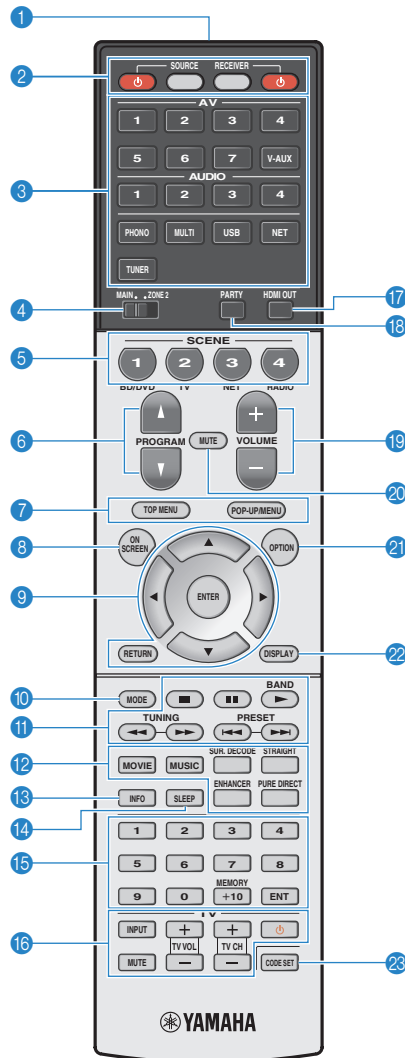

Remote control functions

1 Remote control signal transmitter

Transmits infrared signals.

2 SOURCE key

Turns on/off an external device.

SOURCE key

Sets the remote control to operate external devices (p.3). This key lights up in green after pressed.

RECEIVER key

Sets the remote control to operate the unit (p.3). This key lights up in orange after pressed.

RECEIVER key

Turns on/off (standby) the unit.

3 Input selection keys

Select an input source for playback.

4 MAIN/ZONE2 switch

Changes the zone (main zone or Zone2) that is controlled by the remote control.

5 SCENE keys

Select the registered input source, sound program, and various settings with one touch. Also, turns on the unit when it is in standby mode.

6 PROGRAM keys

Select a sound program.

7 External device operation keys

Select menus for external devices.

8 ON SCREEN key

Displays the on-screen menu on the TV.

9 Menu operation keys

Cursor keys Select a menu or a parameter.