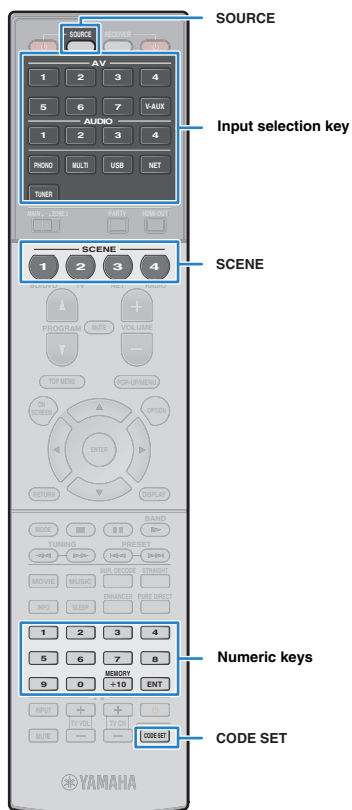

Changing the external device assigned to the SCENE keys

If you want to control your playback device after selecting a scene, follow the procedure below.

1. **1** If you have not registered the remote control code for the device yet, follow “Registering the remote control codes for playback device” (p.3).
2. **2** Hold down the corresponding SCENE key and input selection key together for more than 3 seconds.

Once the setting is successfully completed, the SOURCE indicator blinks twice.

If it blinks six times, the setting has failed. Repeat step 2.

Resetting remote control codes

You can reset a remote control code registered to each input selection key.

1. **1** Press **CODE SET**.
   SOURCE blinks twice.
   Perform each of the following steps within 1 minute.
   Otherwise, the setting will be canceled. If this happens, repeat from Step 1.
2. **2** Press the input selection key.
3. **3** Use the numeric keys to enter “5098”.

Once the remote control code is reset successfully, SOURCE blinks twice.

If it blinks six times, resetting has failed. Repeat from Step 1.

To reset the remote control to factory default settings

- ① Press CODE SET.
- ② Press RECEIVER.
- ③ Use the numeric keys to enter “9981”.