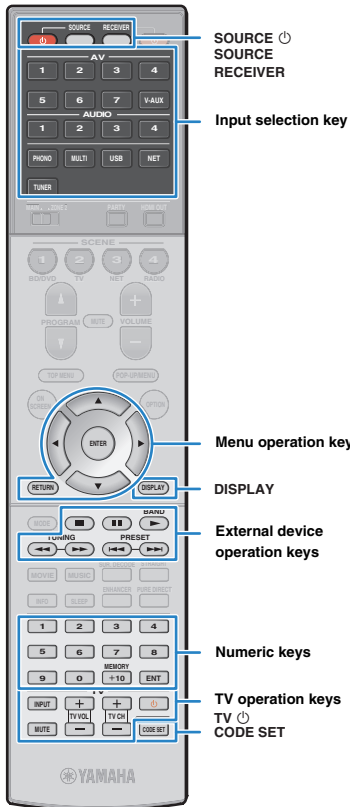

1 See "List of remote control codes" (p.6) to find your TV's remote control code.

- If there are multiple remote control codes, register the first code in the list. If that does not work, try the other codes.

2 Press CODE SET.

SOURCE blinks twice.

Perform each of the following steps within 1 minute. Otherwise, the setting will be canceled. If this happens, repeat from Step 2.

3 Press TV .

4 Use the numeric keys to enter the 4-digit remote control code.

| | | |
|-------------------|--|--------------------------------------|
| | INPUT | Switches the video inputs of the TV. |
| | MUTE | Mutes the audio output of the TV. |
| TV operation keys | TV VOL | Adjust the volume of the TV. |
| | TV CH | Switch the channels of the TV |
| | TV  | Turns on/off the TV. |