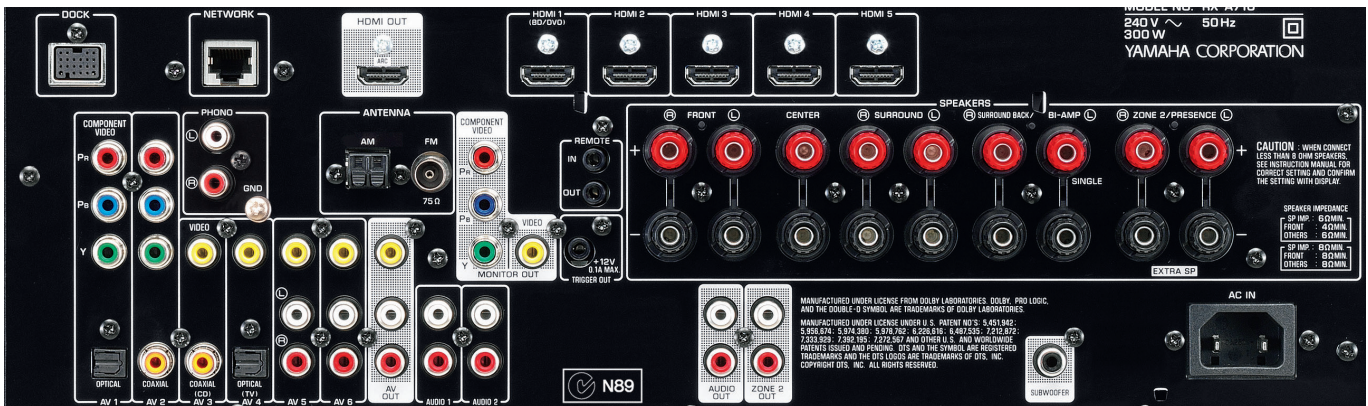

You can also operate various functions via the built-in Web Browser Control.

On-Screen Advanced GUI (Graphical User Interface)

Yamaha's latest Graphical User Interface has a high resolution display with clear, easy-to-use menus and also includes a selectable Status Bar that shows input source, volume level, DSP mode and audio format. The GUI can be displayed over both normal and 3D pictures.

Main Specifications

Audio Section

Rated Output Power (4 ohms, 1 kHz, 0.9 % THD, 1 ch driven [European Model])	
Front L/R	150 W/ch
Centre	150 W
Surround L/R	150 W/ch
Surround Back L/R	150 W/ch
Rated Output Power (8 ohms, 20 Hz-20 kHz, 0.09 % THD, 2 ch driven)	
Front L/R	90 W + 90 W
Centre	90 W
Surround L/R	90 W + 90 W
Surround Back L/R	90 W + 90 W

Maximum Effective Output Power (8 ohms, 1 kHz, 10 % THD, 1 ch driven, JEITA)	
Front L/R	150 W/ch
Centre	150 W
Surround L/R	150 W/ch
Surround Back L/R	150 W/ch
Dynamic Power/Ch (Front L/R, 8/6/4/2 ohms)	130/170/200/240 W
General	
Standby Power Consumption	
HDMI Control off, Standby Through off	0.1 W
HDMI Control on, Standby Through on	2.0 W
Dimensions (W x H x D)	435 x 161 x 367 mm
Weight	10.7 kg

Optional Accessories

Universal Dock for iPod/iPhone
YDS-12

iPhone not included

Wireless Dock System for iPod/iPhone
YID-W10

iPhone not included

Extensive Connections

Inputs	Outputs	Others
HDMI*1 (Audio Input Assignable*2)	HDMI	Zone 2 Audio Out
Network	Analogue Audio	Remote In/Out
USB*1	Analogue AV	+12V/0.1A Trigger Out
Radio Antenna (FM/AM)	Component Video Monitor	Terminal for Detachable Power Cable
Dock Terminal for Optional Dock Accessories	Composite Monitor	
Optical Digital	Composite AV	
Coaxial Digital	Speaker (without subwoofer)*3/4	
Analogue Audio*1 (with Phono)	Subwoofer	
Component Video (Audio Input Assignable)	Headphone Jack	
Composite Video*1		

*1 Including front panel terminals.
*2 Front HDMI input is not assignable.

*3 Assignable for surround back L/R to bi-amp (front L/R).
*4 Extra speaker terminals are assignable to Zone 2 or Presence.