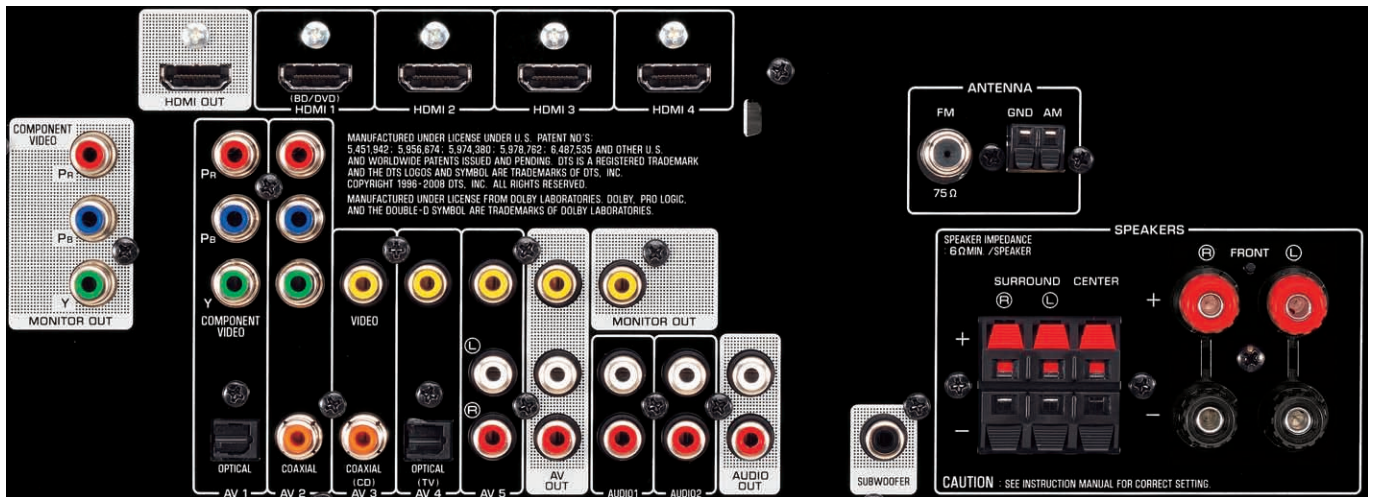

YHT-694 AV Receiver (RX-V367)

Main Specifications

Audio Section	
Minimum RMS Output Power (6 ohms, 1 kHz, 0.9% THD)	
Front Channels	100 W/ch
Centre Channel	100 W
Surround Channels	100 W/ch
Maximum Power (6 ohms, 1 kHz, 10% THD)	
Front L/R Channels	135 W/ch
Centre Channel	135 W
Surround L/R Channels	135 W/ch
Dynamic Power/Ch (Front L/R, 6/4/2 ohms)	
	105/130/150 W
Input Sensitivity/Impedance (AV5, 1 kHz, 100 W/6 ohms)	
	200mV/47 k-ohms
Output Level/Impedance	Rec Out 200 mV/1.2 k-ohms
	Subwoofer 1 V/1.2 k-ohms
Frequency Response (AV5, Front)	
	10 Hz-100 kHz +0, -3 dB

Total Harmonic Distortion (AV5, Straight, Front SP Out, 1 kHz)		0.06% (50 W/8 ohms)
Signal-to-Noise Ratio (AV5, Stereo, Input Shorted, Sp Out)		98 dB (250 mV)
Video Section		
Video Monitor Out Frequency Response		5 Hz-60 MHz $\pm$3 dB
Component Video Signal		
Tuner Section		
FM 50dB Quieting Sensitivity	Mono	3 μV (20.8 dBf)
FM Signal-to-Noise Ratio	Mono / Stereo	74 dB / 69 dB
General		
Dimensions (W x H x D)		435 x 151 x 315 mm
Weight		7.5 kg

Extensive Connections

Inputs	
HDMI (Audio Input Assignable)	4
Radio Antenna (FM/AM)	1 / 1
Optical Digital	2
Coaxial Digital	2
Analogue Audio*	4
Component Video (Audio Input Assignable)	2
Composite Video	4

* Including front panel terminals.

Outputs	
HDMI	1
Analogue Audio	2
Component Video Monitor	1
Composite Monitor	1
Speaker (without subwoofer)	5ch
Subwoofer	1