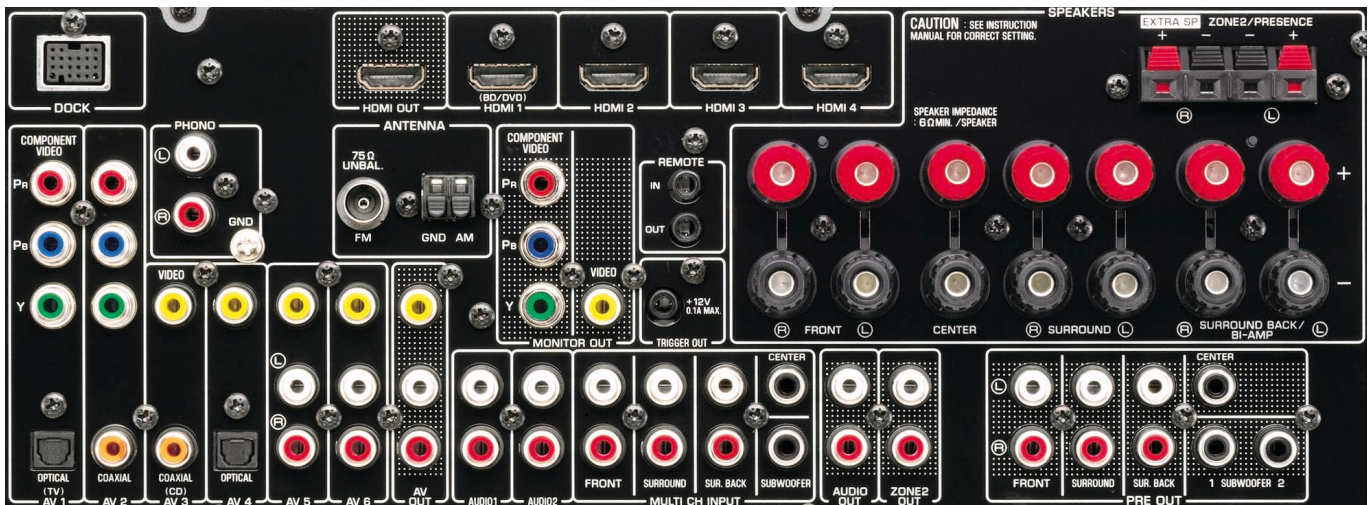

Dynamic Power/Channel (Front, 6/4/2 ohms)	100/110/125 W
Frequency Response (AV5, Front)	10 Hz-100 kHz +0, -3 dB
Total Harmonic Distortion (AV5, Rec Out, Front Sp Out)	0.06% (1 kHz, 50 W/8 ohms)
Signal-to-Noise Ratio (AV5, 250 mV)	100 dB

Video Section	
Video Monitor Out Frequency Response C	5 Hz-60 MHz -3 dB
Component Video Signal	

Tuner Section		
FM 50dB Quieting Sensitivity	Mono	3 µV (20.8 dBf)
FM Signal-to-Noise Ratio	Mono	74 dB
	Stereo	69 dB

General	
Dimensions (W x H x D)	435 x 151 x 364 mm
Weight	8.5 kg

YDS-11 Universal Dock for iPod

The optional YDS-11 Universal Dock lets you connect your iPod to the receiver.

iPod not included

Yamaha Bluetooth® Wireless Audio Receiver

The optional YBA-10 Bluetooth Wireless Audio Receiver docks to the receiver and supports A2DP audio streaming, so users can enjoy music wirelessly from Bluetooth-enabled mobile phones, Windows PCs and Macs.

Extensive Connections

Inputs	
HDMI	4
Radio Antenna (FM/AM)	1 / 1
Dock Terminal for Optional Dock Accessories	1
Optical Digital (Fixed)	2
Coaxial Digital (Fixed)	2
S-Video	1
Analogue Audio*	5
Component Video (Fixed)	2
Multi-Channel External Decoder	8ch

* Including front panel terminals.

Outputs	
HDMI	1
Analogue Audio	2
Pre Out	7ch
Component Video Monitor	2
Composite Monitor	1
Composite AV	1
Speaker (without subwoofer)* / **	7ch / 9 ter.
Subwoofer	1

* Assignable for surround back L/R to bi-amp (front L/R).

** Banana-plug compatible speaker terminals are not available in some areas.

Others	
Zone 2 Audio Out	1
Remote In/Out	1 / 1
+12V/15mA Trigger Out	1