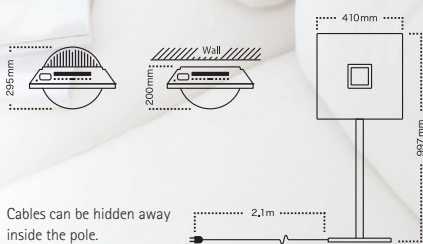

## Minimal Design Allows Flexible Placement

With a 9cm body and a half-moon shaped stand, you can position the ISX-800 right up against a wall. What's more, the standalone style doesn't require a shelf, so there are no restrictions on where you can put it. You can even remove the stand and hang it on a wall (requires an optional bracket AT-800). It's the perfect way to match your music source to any room's decor.

Clock showing 9:35.  
The indicator is in the hour position,  
the numbers show the minutes.

Choice of four colours

Purple

Black

Green

White

Main Specifications

|                 |                        |
|-----------------|------------------------|
| CD              | Audio CD, MP3, WMA     |
| USB             | MP3, WMA               |
| FM/AM Tuner     | FM                     |
| DAB Tuner       | DAB, DAB+              |
| Preset memory   | 5 x DAB, 5 x FM        |
| Input connector | 3.5mm STEREO mini Jack |
| Alarm           | Alarm, Snooze, Sleep   |

|                                    |  |
|------------------------------------|--|
| Speaker system                     | Dual 3cm soft dome tweeters<br>Dual 10cm woofers |
| Dimensions (W x H x D, With Stand) | 410 x 997 x 295mm                                |
| Weight (With Stand)                | 12 kg  |
| Colors                             | Purple, Black, Green, White                      |

Optional  
Accessory

AT-800  
Attachment

- Dimensions (W x H x D): 308 x 227 x 84 mm
- Weight: 1.3 kg