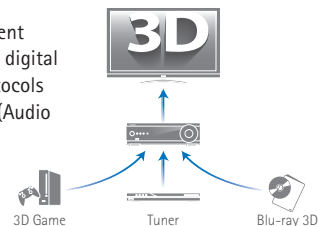

Other Notable Features

- Six surround mode (Movie, Music, Sports, Game, TV Program, and Standard*)
- 5.1-channel system expandability
- Built-in FM tuner

* This mode is available only when surround speakers are connected.

Subwoofer-Integrated Receiver with Flexible Placement

Yamaha was able to build a subwoofer into the surprisingly slim receiver, eliminating an extra unit (and cables) and allowing convenient placement in a rack or on the floor. What's more, it can be placed either vertically or horizontally.

Easy to Use

HDMI (3 in/1 out) Supports 1080p Resolution, 3D Video and ARC

Three HDMI terminals offer convenient one-cable connection of various HD digital sources. HDMI also includes 3D protocols for enjoying 3D video sources. ARC (Audio Return Channel) means that you do not need an extra optical cable to hear the sound from the TV.

HDMI CEC Functionality

When connected to a CEC-compatible TV, such as a Panasonic VIERA Link TV, the YHT-S401 will turn on and off together with the TV, and you can use the TV remote unit to control the volume. CEC also provides advanced functionality with other components.