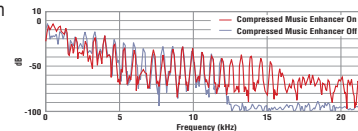

Music Enhancer makes compressed audio sound fresh

When music is encoded in a digital compressed format such as MP3, frequency response suffers in the high and low ranges. Yamaha employs sophisticated digital signal processing with exclusive algorithms, enabling faithful reproduction of the original music, for excellent sound quality.