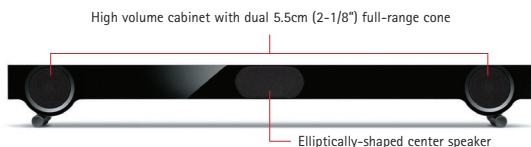

Convenient Placement and Easy to Use

- Slim soundbar fits neatly in front of a TV
- Height is adjustable in five steps to match the TV height
- Stand can be removed and wall mounting is possible

- Subwoofer-Integrated Receiver can be used horizontally or vertically
- 1080p-compatible HDMI (3 in/1 out) with 3D and ARC
- HDMI CEC allows control from the TV remote control
- Remote control allows operation of many functions

High Quality Design

- Slim, stylish design coordinates well with any interior
- Glossy black finish matches flat-screen TVs

Main Specifications

System Frequency Response	35 Hz-20 kHz
Front Speaker System: NS-BR301	
Type	Acoustic Suspension
Driver	Dual 5.5 cm (2-1/8") cone, 4 cm (1-1/2") x 10 cm (4") cone
Dimensions (W x H x D)	800 x 79 - 100 (height adjustable) x 79.5 (with stand) mm; 31-1/2" x 3-1/8- 3-7/8" (height adjustable) x 3-1/8" (with stand)
Weight	1.5 kg; 3.3 lbs.
Subwoofer-Integrated Receiver: SR-301	
Maximum Power	Front Speaker System 50 W x 3 (6 ohms, 1 kHz, 10% THD) Subwoofer 100 W (3 ohms, 100 Hz, 10% THD)
Type	Bass Reflex
Driver	13 cm (5-1/4") cone woofer
Dimensions (W x H x D)	435 x 135 x 361 mm (Horizontal); 17-1/8" x 5-3/8" x 14-1/4"
Weight	7.9 kg; 17.4 lbs.
Terminals	Input HDMI:3, Analog Audio:1, Optical Digital:1, Coaxial Digital:1, USB:1 Output HDMI:1, Headphone Jack:1
Power Consumption	40 W
Standby Power Consumption	0.5 W (HDMI Control off)

High Sound Quality

Soundbar with Center Speaker Provides Clear Dialogue and an Expansive Soundfield

The YHT-S401 consists of a soundbar and receiver/subwoofer, which you can position conveniently near the TV. The soundbar has three speakers including a center speaker for clear dialogue from movies and TV programs. Yamaha's rich, natural sound and expansive surround fields will greatly enhance the enjoyment of all your media sources.