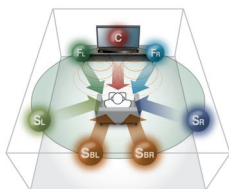

Saran Net Grille Enhances Sound Definition and Vocal Clarity

The grille protecting the speaker unit is a saran net that allows unimpeded sound flow. All sounds, including vocals and music, are clear and pleasant to listen to.

Surround Realism

AIR SURROUND XTREME Provides Powerful Surround Sound

Yamaha's exclusive AIR SURROUND XTREME reproduces 7.1-channel surround sound with high quality, excellent imaging and rich presence, far superior to that of any other soundbar system. You'll experience an extremely realistic and impressive sound field, with clear dialogue in the front and dynamic sound action at the back and sides.