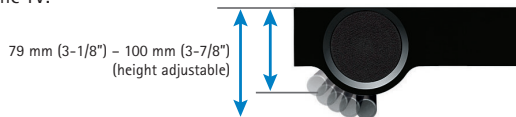

Height is Adjustable in Five Steps to Match the TV

The legs allow height adjustment in five steps for optimum positioning in front of the TV.

Removable Legs, Wall Mounting Possible

For even greater positioning versatility, the legs can be removed. The unit can be wall mounted via the keyholes.