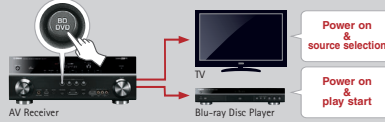

Use in a Home Network for More Music, Easy Control

This AV Receiver can be the control centre of a home entertainment network connected to the internet. You can use the AV Controller app for control from an iPhone, etc., and enjoy internet radio from vTuner.

SCENE with CEC Compatibility

Pressing a SCENE button turns on the AV Receiver, TV and Blu-ray Disc™ player and starts disc play. The remote unit can control basic player functions without being preset. *All connected devices must be HDMI CEC compatible. Some CEC compatible TVs/players may not work.