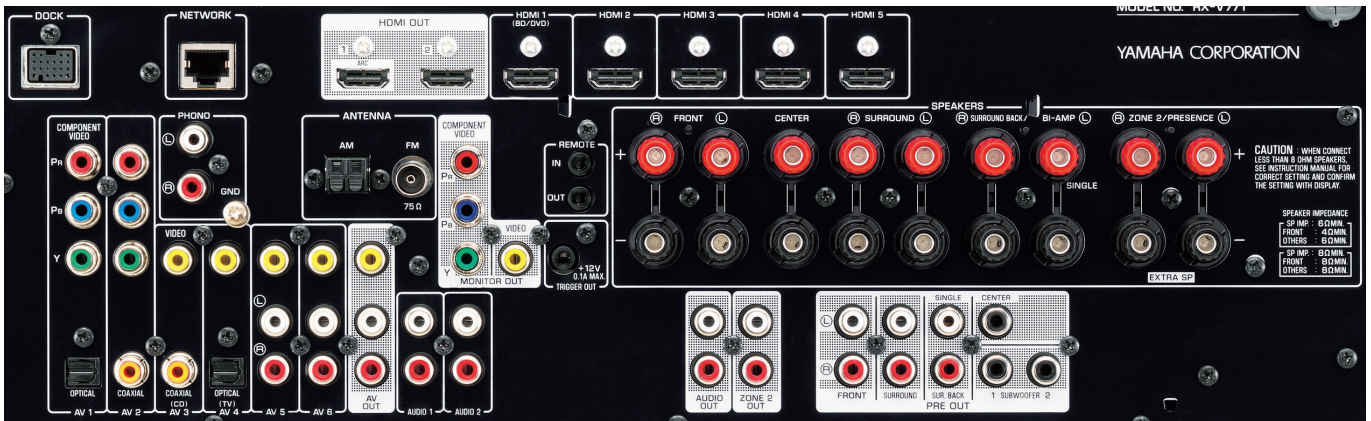

SCENE with CEC Compatibility

Pressing a SCENE button turns on the AV Receiver, TV and Blu-ray Disc™ player and starts disc play. The remote unit can control basic player functions without being preset. *All connected devices must be HDMI CEC compatible. Some CEC compatible TVs/players may not work.

On-Screen Advanced GUI (Graphical User Interface)

Yamaha's latest Graphical User Interface has a high resolution display with clear, easy-to-use menus and also includes a selectable Status Bar that shows input source, volume level, DSP mode and audio format. The GUI can be displayed over both normal and 3D pictures.

Main Specifications

Audio Section	
Rated Output Power (8 ohms, 20 Hz-20 kHz, 0.09 % THD, 2 ch driven)	
Front L/R	95 W + 95 W
Centre	95 W
Surround L/R	95 W + 95 W
Surround Back L/R	95 W + 95 W
Maximum Effective Output Power (8 ohms, 1 kHz, 10 % THD, 1 ch driven, JEITA)	
Front L/R	160 W/ch
Centre	160 W
Surround L/R	160 W/ch
Surround Back L/R	160 W/ch

Dynamic Power/Ch (Front L/R, 8/6/4/2 ohms)	140/180/210/250 W
General	
Standby Power Consumption	
HDMI Control off, Standby Through off	0.1 W
HDMI Control on, Standby Through on	2.0 W
Dimensions (W x H x D)	435 x 171 x 368 mm
Weight	11.2 kg

Optional Accessories

Universal Dock for iPod/iPhone
YDS-12

Wireless Dock System for iPod/iPhone
YID-W10

AirWired

Yamaha Bluetooth® Wireless Audio Receiver
YBA-10

* Availability varies depending on area.

Extensive Connections

Inputs	
HDMI*1 (Audio Input Assignable*2)	6
Network	1
USB*1	1
Radio Antenna (FM/AM)*3	1 / 1
Dock Terminal for Optional Dock Accessories	1
Optical Digital	2
Coaxial Digital	2
Analogue Audio*1 (with Phono)	6
Component Video (Audio Input Assignable)	2
Composite Video*1	5

*1 Including front panel terminals.

*2 Front HDMI input is not assignable.

*3 The shape of the FM antenna terminal varies according to area.

Outputs	
HDMI	2 (simultaneous)
Analogue Audio	1
Analogue AV	1
Pre Out	7.2ch
Component Video Monitor	1
Composite Monitor	1
Composite AV	1
Speaker (without subwoofer)*4/*5/*6	7ch / 9 ter
Subwoofer	2 x mono
Headphone Jack	1

*4 Assignable for surround back L/R to bi-amp (front L/R).

*5 Extra speaker terminals are assignable to Zone 2 or Presence.

*6 Banana-plug compatible speaker terminals are not available in some areas.

Others	
Zone 2 Audio Out	1
Remote In/Out	1 / 1
+12V/0.1A Trigger Out	1