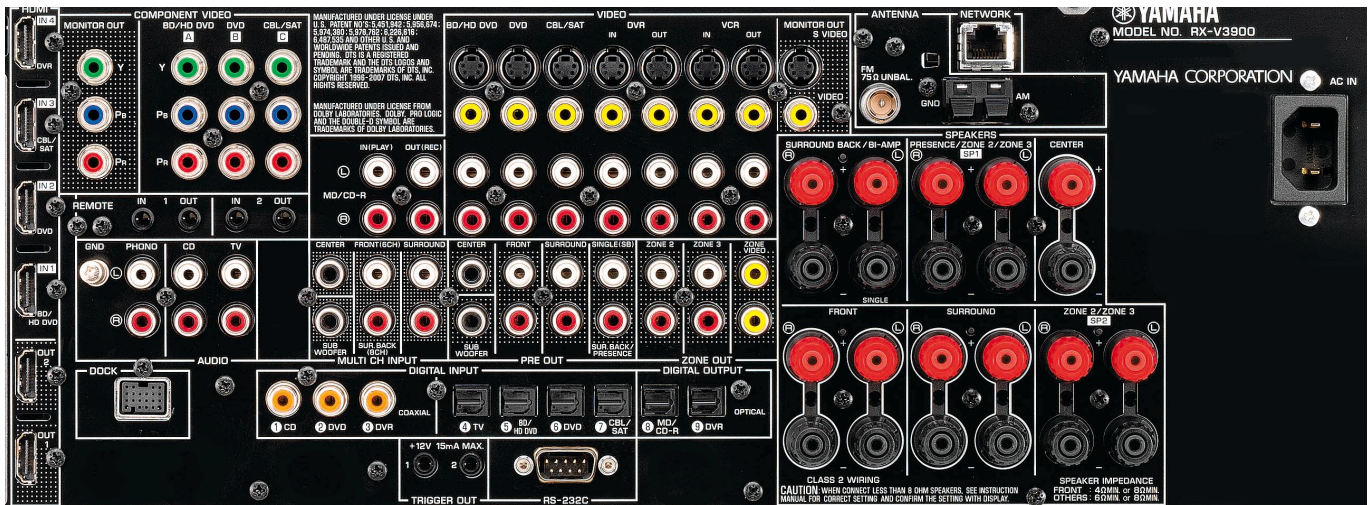

Input Sensitivity/Impedance (1 kHz, 100 W/8 ohms)	
Phono MM / CD	3.5 mV/47 k-ohms / 200 mV/47 k-ohms
Output Level/Impedance	
Rec Out	200 mV/900 ohms
Pre Out (L/C/S/SB)	1 V/500 ohms
Subwoofer (20 Hz)	1 V/1.2 k-ohms
Zone 2/3 Out	1 V/1.4 k-ohms
Video Section	
Video Monitor Out Frequency Response Component Video Signal	5 Hz–100 MHz±3 dB
Tuner Section	
FM 50dB Quieting Sensitivity (Mono / Stereo)	2 µV (17.3 dBf) / 25 µV (39.2 dBf)
AM Usable Sensitivity	300 µV/m
General	
Dimensions (W x H x D)	435 x 181 x 439 mm
Weight	17.4 kg; 38.4 lbs.

YDS-11 Universal Dock for iPod

The optional YDS-11 Universal Dock lets you connect your iPod to the receiver.

iPod not included

Yamaha Bluetooth® Wireless Audio Receiver

The optional YBA-10 Bluetooth Wireless Audio Receiver docks to the receiver and supports A2DP audio streaming, so users can enjoy music wirelessly from Bluetooth-enabled mobile phones, Windows PCs and Macs.

Extensive Connections

Inputs	
HDMI	4
Radio Antenna (FM/AM)	1 / 1
Dock Terminal for Optional Dock Accessories	1
USB*	1
Network	1
Optical Digital (Fixed and Assignable)*	5
Coaxial Digital (Fixed and Assignable)	3
S-Video*	6
Analogue A/V / Audio*	6 / 4
Component Video (Fixed and Assignable)	3
Multi-Channel External Decoder	8ch or 6ch

* Including front panel terminals.

Outputs	
HDMI	2
Optical Digital (Fixed and Assignable)	2
Analogue A/V / Audio	2 / 1
S-Video	2
Component Video Monitor	1
S-Video / Composite Monitor	1 / 1
Speaker (without subwoofer)	7ch / 11 ter.
Subwoofer	1

• Banana-plug compatible speaker terminals are available in some areas.

Others	
Zone 2 Video Out (Composite)	2
Zone 2 Audio Out	1
Zone 3 Audio Out	1
Remote In/Out	2 / 2
+12V/15mA Trigger Out	2
RS-232C	1
Terminal for Detachable Power Cable	1