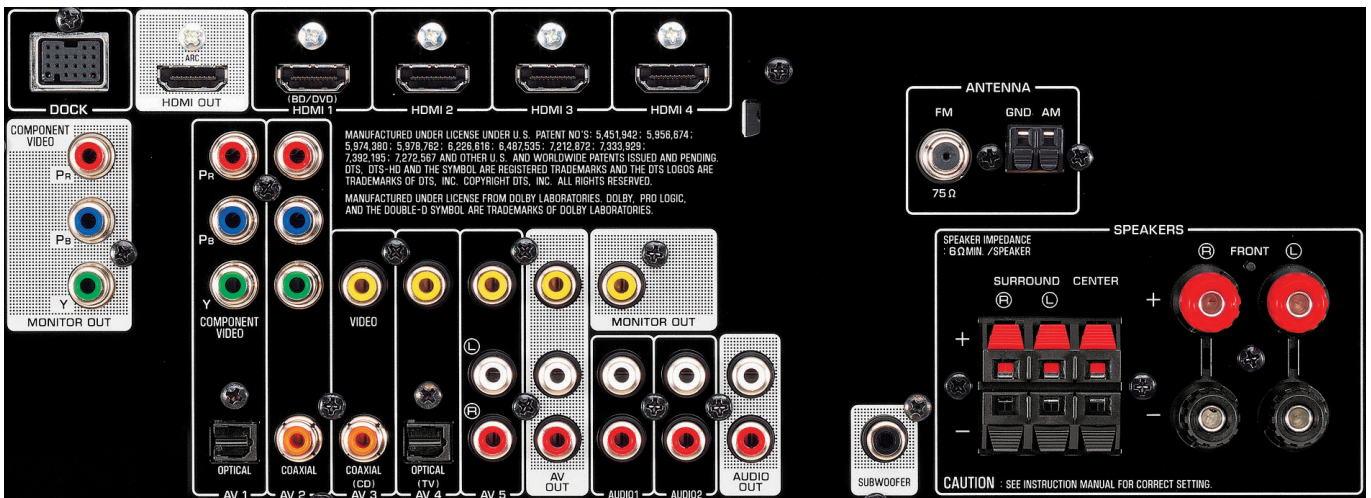

AV Receiver RX-V371

NEW PRODUCT BULLETIN

Main Specifications

Audio Section	
Rated Output Power (6 ohms, 1 kHz, 0.9 % THD, 1 ch driven)	
Front L/R	100 W/ch
Centre	100 W/ch
Surround L/R	100 W/ch
Maximum Effective Output Power (6 ohms, 1 kHz, 10 % THD, 1 ch driven, JEITA)	
Front L/R Channels	135 W/ch
Centre Channel	135 W
Surround L/R Channels	135 W/ch
Dynamic Power/Ch (Front L/R, 6/4/2 ohms)	
	105/130/150 W
Input Sensitivity/Impedance (AV5, 1 kHz, 100 W/6 ohms)	
	200 mV/47 k-ohms
Output Level/Impedance	
Rec Out	200 mV/1.2 k-ohms
Subwoofer	1 V/1.2 k-ohms
Frequency Response (AV5, Front)	
	10 Hz-100 kHz +0, -3 dB

Total Harmonic Distortion (AV5, Straight, Front SP Out, 1 kHz)	0.06 % (50 W/8 ohms)
Signal-to-Noise Ratio (AV5, Stereo, Input Shorted, Sp Out)	98 dB (250 mV)

Video Section	
Video Monitor Out Frequency Response Component Video Signal	5 Hz-60 MHz $\pm$3 dB

Tuner Section	
FM 50dB Quieting Sensitivity	Mono 3 μV (20.8 dBf)
FM Signal-to-Noise Ratio	Mono / Stereo 74 dB / 69 dB

General	
Dimensions (W x H x D)	435 x 151 x 315 mm
Weight	7.5 kg

YDS-12 Universal Dock for iPod

The optional YDS-12 Universal Dock lets you connect your iPod or iPhone to the receiver.

iPhone not included

Yamaha Bluetooth® Wireless Audio Receiver

The optional YBA-10 Bluetooth Wireless Audio Receiver docks to the receiver and supports A2DP audio streaming, so users can enjoy music wirelessly from Bluetooth-enabled mobile phones, Windows PCs and Macs.

Extensive Connections

Inputs

HDMI (Audio Input Assignable)	4
Radio Antenna (FM/AM)*	1 / 1
Dock Terminal for Optional Dock Accessories	1
Optical Digital	2
Coaxial Digital	2
Analogue Audio**	4
Component Video (Audio Input Assignable)	2
Composite Video**	4

* The shape of the FM antenna terminal varies according to area.

** Including front panel terminals.

Outputs

HDMI	1
Analogue Audio	2
Component Video Monitor	1
Composite Monitor	1
Composite AV	1
Speaker (without subwoofer)*	5ch
Subwoofer	1

* Banana-plug compatible speaker terminals are not available in some areas.

P10022813ARLKS-RXV371@NPB