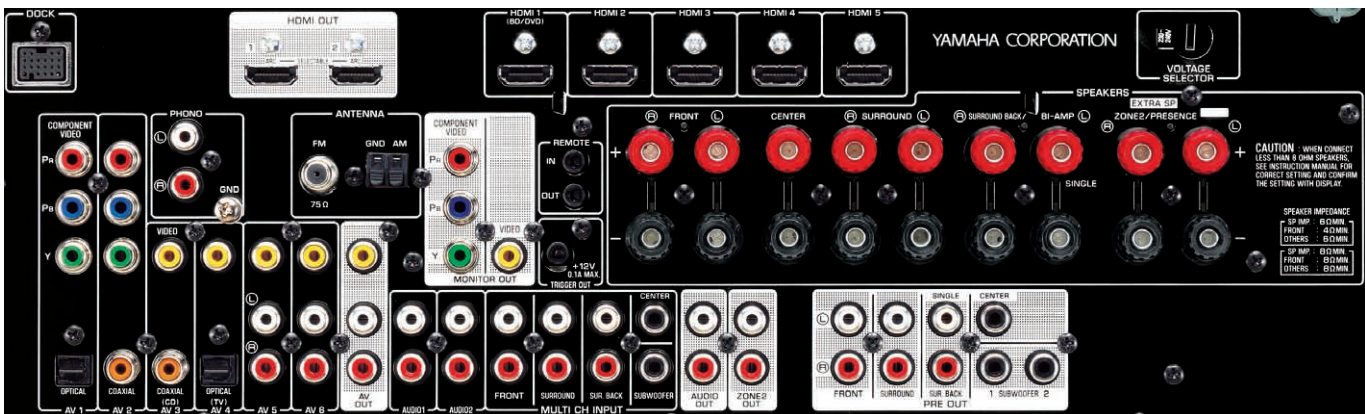

Output Level/Impedance	Rec Out	200 mV/1.2 k-ohms
	Pre Out (F/C/S/SB)	1 V/1.2 k-ohms
	Subwoofer	1 V/1.2 k-ohms
	Zone 2 Out	200 mV/1.2 k-ohms
Signal-to-Noise Ratio (AV5, Pure Direct, Input Shorted, Sp Out)		100 dB (250 mV)
Video Section		
Video Monitor Out Frequency Response Component Video Signal		5 Hz-60 MHz -3 dB
Tuner Section		
FM 50dB Quieting Sensitivity	Mono	3 µV (20.8 dBf)
FM Signal-to-Noise Ratio	Mono / Stereo	74 dB / 70 dB
General		
Standby Power Consumption (HDMI Off/Standby Through Off)		0.2 W
Standby Power Consumption (HDMI On/Standby Through On)		2.7 W
Dimensions (W x H x D)		435 x 171 x 366 mm
Weight		11.2 kg

YDS-12 Universal Dock for iPod/iPhone

The optional YDS-12 Universal Dock lets you connect your iPod or iPhone to the receiver.

iPhone not included

Made for iPod Works with iPhone

YID-W10 Wireless Dock System for iPod/iPhone

The optional YID-W10 ensures that you enjoy maximum sound quality and no lip sync (AV matching) problems.

iPhone not included

Made for iPod Works with iPhone AirWired

Yamaha Bluetooth® Wireless Audio Receiver

The optional YBA-10 supports A2DP audio streaming, enjoying music wirelessly from Bluetooth-enabled mobile phones, Windows PCs and Macs.

Bluetooth®

Extensive Connections

Inputs	Outputs	Others
HDMI (Audio Input Assignable)*	HDMI	Zone 2 Audio Out
Radio Antenna (FM/AM)	Analogue Audio	Remote In/Out
Dock Terminal for Optional Dock Accessories	Pre Out	+12V/0.1A Trigger Out
Optical Digital	Component Video Monitor	
Coaxial Digital	Composite Monitor	
Analogue Audio (with Phono)*	Composite AV	
Component Video (Audio Input Assignable)	Speaker (without subwoofer)*1 / *2 / *3	
Composite Video	Subwoofer	
Multi-Channel External Decoder		

* Including front panel terminals.

*1 Assignable for surround back L/R to bi-amp (front L/R).
*2 Extra speaker terminals are assignable to Zone 2 or Presence.
*3 Banana-plug compatible speaker terminals are not available in some areas.