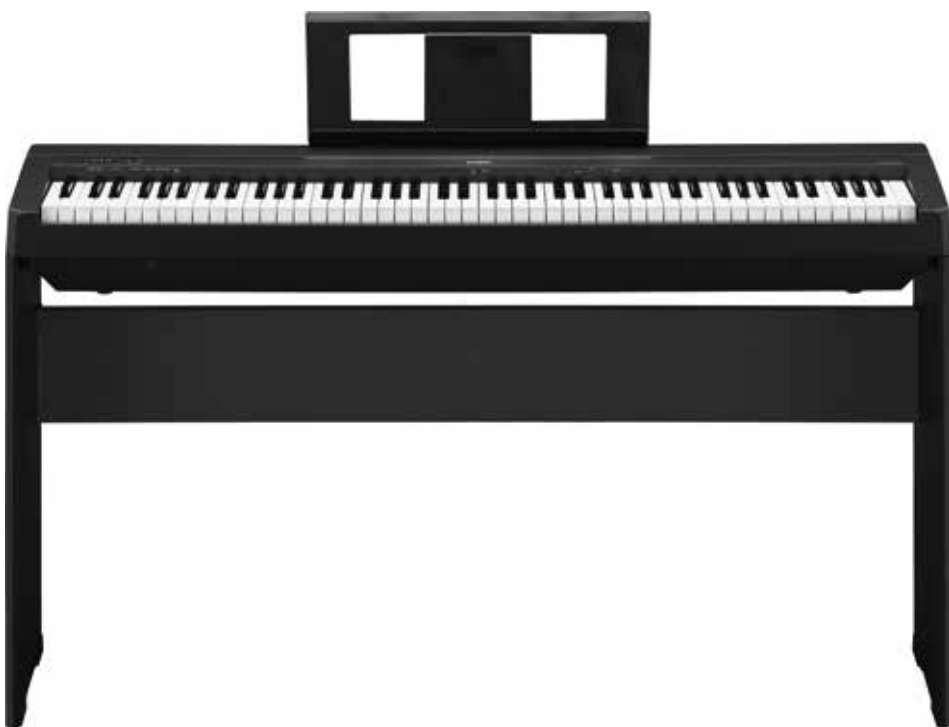

P-45

Because all beginnings should sound beautiful

The P-45 digital piano is the perfect entry-level model with a compact and slim design. With 64 note polyphony and Graded Hammer Standard (GHS) weighted keyboard, it has

an excellent sound and authentic feel – all this at an affordable price. We have no doubt that practicing the piano on the P-45 will be great fun!